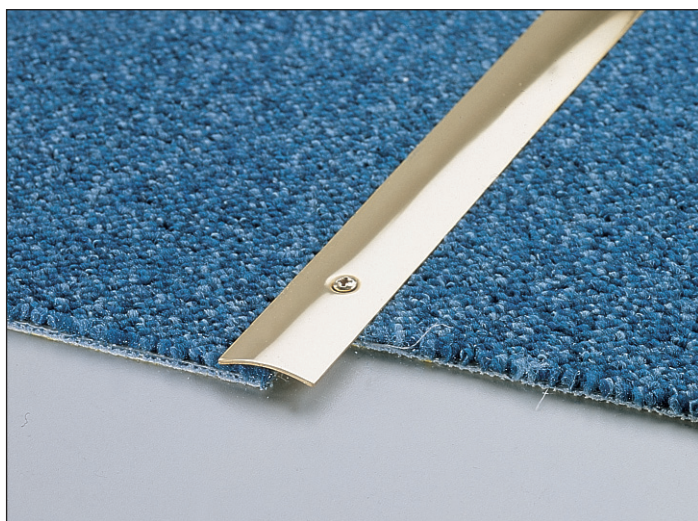

COVER TRIMS

	ART.	FINISH	LENGTH (cm)	CODE	€/m	€/pc.	PACK. ①	I.P.	RANGE	
POLISHED BRASS with protection film 	020/F Drilled		73	71180			20	400	pro	
			83	71181						
			93	71182						
			103	71183						
			166	71184						
		270	71187			30	300			
	020/A Adhesive		73	71200			20	400		
			83	71201						
			93	71202						
			103	71203						
		166	71204							
	270	71207			30	300				
POLISHED BRASS with protection film 	4020/CV Drilled with screws		73	20207			10	200	klic® 	
			83	20208						
			93	20209						
	4020/AD Adhesive		73	20213			10	200		
			83	20214						
			93	20215						
			103	20216						
			166	20217						
021/F Drilled			270	71227			20	200		
	021/A Adhesive		270	71237						
		4021/CV Drilled with screws		93	20229					
			4021/AD Adhesive		93	20235				
		93		20229			10	200		
			93	20235			10	200		

pro profiles in length 270 – 300 – 340 cm: partial packaging with 10% supplement. For the other lengths: partial packages not available.
klic® Blister packaging: partial packages not available.
Screws and dowels for PRO range are available at page 117.