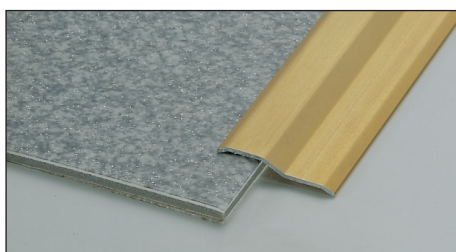

EDGE TRIMS for Small Gaps

	ART.	FINISH	LENGTH (cm)	CODE	€/m	€/pc.	PACK.	I.P.	RANGE
ANODISED EXTRUDED ALUMINIUM 	54/SF Without Holes	Silver	270	72587			20	200	pro
		Gold		72597					
	54/A Adhesive	Silver	270	72617					
		Gold		72627					
ANODISED EXTRUDED ALUMINIUM 	56/A Adhesive	Silver	270	72697			20	200	pro
		Gold		72707					
   	ZA/30	Anodised aluminium silver	270	90338			20	200	pro
	ZN/30	Natural Brass	270	90078					
	AI/30	Stainless Steel	270	91636					
ANODISED EXTRUDED ALUMINIUM 	10/A Adhesive	Silver		72527			20	200	pro
		Gold	270	72537					
		Bronze		72547					
     	310/A Adhesive	Polished Brass	270	72557			20	200	pro
	4310/AD Adhesive	Polished Brass	93	20872			10	200	klic
	710/A Adhesive	Polished Stainless Steel	270	72576			20	200	pro
	4710/AD Adhesive	Polished Stainless Steel	93	20886			10	200	klic

pro profiles in length 270 – 300 – 340 cm: partial packaging with 10% supplement. For the other lengths: partial packages not available. Price per metre is indicative.
klic Blister packaging: partial packages not available.
Screws and dowels for PRO range are available at page 117.