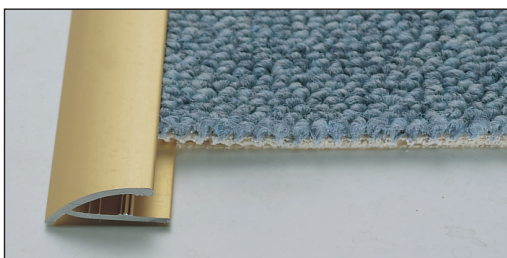

Adaptable EDGE TRIMS for Carpet

	ART.	FINISH	LENGTH (cm)	CODE	€/m	€/pc.	PACK.	I.P.	RANGE
ANODISED EXTRUDED ALUMINIUM 	60/A Adhesive	silver	270	73107			20	200	1 pro
		gold		73117					
ANODISED EXTRUDED ALUMINIUM 	85/SF Without Holes	silver	270	73137			20	200	pro
		gold		73147					
	85/A Adhesive	silver	270	73167			10	200	1 pro
		gold		73177					
		bronze		73187					
	485/AD Adhesive	silver	73	21294			10	200	klic® 
gold		83		21298					
		93		21302					
POLISHED BRASS with protection film 	361/F Drilled		300	73408			20	200	pro
	361/FD with holes and angled pins		300	73428			20	200	pro
ANODISED EXTRUDED ALUMINIUM 	81/F Drilled	silver	270	73237			20	200	pro
		gold		73247					
ANODISED EXTRUDED ALUMINIUM 	82/FD with holes and angled pins	silver	270	73297			20	200	pro
		gold		73307					