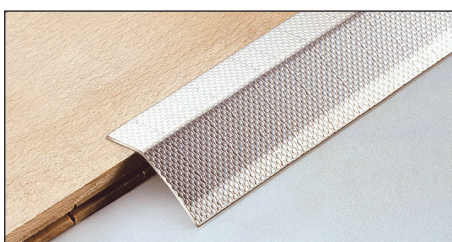

EDGE TRIMS for Tiles and Parquet

	ART.	H (mm)	LENGTH (cm)	CODE	€/m	€/pc.	PACK. 1	I.P.	RANGE
POLISHED BRASS with protection film 	311/A Adhesive		270	73607			20	200	pro
	4311/AD Adhesive		83	22655			10	200	klic® 
			93	22656					
			103	22657					
	166	22658							
POLISHED STAINLESS STEEL with protection film 	711/A Adhesive		270	73627			20	200	pro
	4711/AD Adhesive		83	40431			10	200	klic® 
			93	40432					
			166	40434					
	712/A Adhesive		270	73637			10	100	pro
	4712/AD Adhesive		90	40898			5	100	klic® 
POLISHED CASED BRASS with protection film 	811/A Adhesive		270	73647					pro
	4811/AD Adhesive		83	22491			10	200	klic® 
		93	22492						
		103	22495						
		166	22493						
STAINLESS STEEL 1.4301 SCRATCH RESISTANT with protection film 	703/SF Without Holes		270	73797			10	200	pro