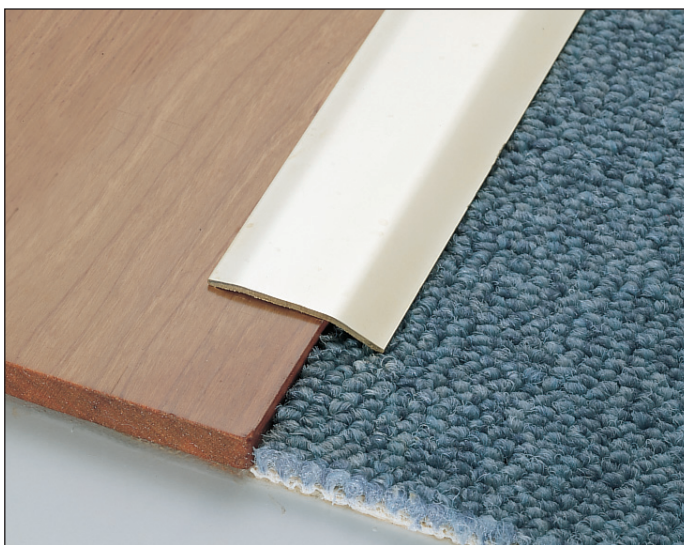

EDGE TRIMS for Medium Gaps

POLISHED STAINLESS STEEL with protection film

POLISHED CASED BRASS with protection film

	ART.	FINISH	LENGTH (cm)	CODE	€/m	€/pc.	PACK. 1	I.P.	RANGE
POLISHED STAINLESS STEEL with protection film 	700/F Drilled		270	72867			20	200	pro
	700/A Adhesive		270	72877					
	701/F Drilled		270	72947			20	200	pro
	701/A Adhesive		270	72957					
	4701/CV Drilled with screws		93	21129			10	200	klic®
	4701/AD Adhesive		93	21135					
	702/F Drilled		270	73047			20	200	pro
702/A Adhesive		270	73057						
POLISHED CASED BRASS with protection film 	801/F Drilled		270	72987			20	200	pro
	801/A Adhesive		270	72997					
	4801/AD Adhesive		83	21114			10	200	klic®
			93	21115					
		103	21116						
		120	22822						
		166	21117						