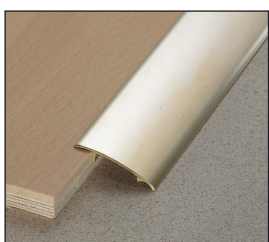

EDGE TRIMS for Tiles and Parquet

	ART.	FINISH	LENGTH (cm)	CODE	€/m	€/pc.	PACK. ①	I.P.	RANGE
ANODISED EXTRUDED ALUMINIUM 	61/A Adhesive	silver	270	73437			20	200	pro
		gold		73447					
	461/AD Adhesive	silver	90	21200			10	200	klic®
		gold		21201					
POLISHED EXTRUDED BRASS with protection film 	358/A Adhesive		270	73467			10	200	pro
	4358/AD Adhesive		90	22470			5	100	klic®
POLISHED EXTRUDED BRASS with protection film 	344/SF Without Holes		90 270	73546 73547			20 10	400 100	pro
	344/A Adhesive		90 270	73556 73557			20 10	400 100	
	4344/AD Adhesive		90	21234			5	100	klic®
POLISHED EXTRUDED BRASS with protection film 	346/F Drilled		270	73487			20	200	pro
	346/A Adhesive		90 270	73496 73497			20	400 200	
	4346/AD Adhesive		90	22857			10	200	klic®
POLISHED EXTRUDED BRASS with protection film 	351/SF Without Holes		270	73477			20	200	pro
	59/SF Without Holes	Anodised aluminium silver	270	60315			20	200	pro
	359/SF Without Holes	Polished Brass	270	60314			10		

pro profiles in length 270 – 300 – 340 cm: partial packaging with 10% supplement. For the other lengths: partial packages not available.
klic® Blister packaging: partial packages not available.
Screws and dowels for PRO range are available at page 117.