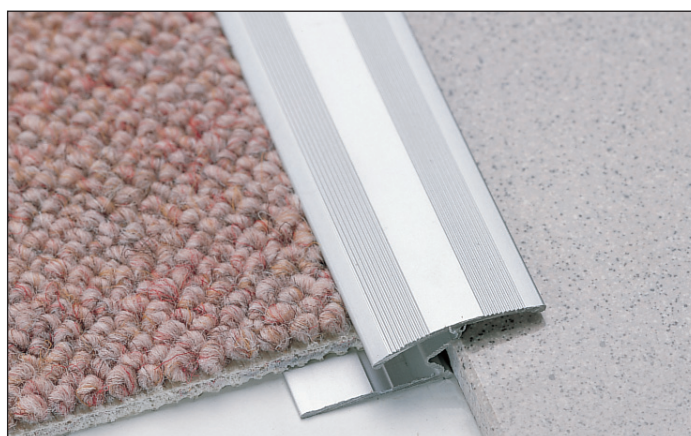

TWINGRIPS for Carpet

	ART.	FINISH	LENGTH (cm)	CODE	€/m	€/pc.	PACK.	I.P.	RANGE
ANODISED EXTRUDED ALUMINIUM 	65/A Adhesive	silver	270	74347			20	200	1 pro
		gold		74357					
ANODISED EXTRUDED ALUMINIUM 	62/F Drilled	silver	270	74277			20	200	1 pro
		gold		74287					
		bronze		74297					
	462/CV Drilled with screws	silver	90	28016			10	200	1 klic®
		gold		28018					
ANODISED EXTRUDED ALUMINIUM 	67/F Drilled	silver	270	74377			20	200	pro
		gold		74387					
		bronze		74397					
ANODISED EXTRUDED ALUMINIUM 	68/FD with holes and angled pins	silver	270	74457			20	200	pro
		gold		74467					
		bronze		74477					

pro profiles in length 270 – 300 – 340 cm: partial packaging with 10% supplement. For the other lengths: partial packages not available.
klic® Blister packaging: partial packages not available.
Screws and dowels for **PRO** range are available at page 117.