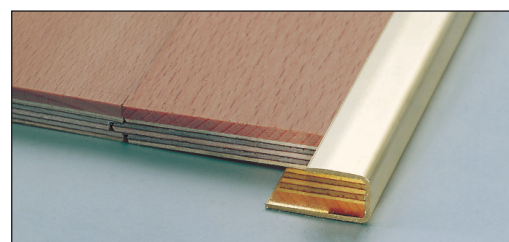

EDGE TRIMS for Tiles and Parquet

	ART.	H (mm)	LENGTH (cm)	CODE	€/m	€/pc.	PACK.	I.P.	RANGE	
POLISHED BRASS with protection film 	034/A Adhesive	H 8 H 10	270	73657 73667			15	150	pro	
		H 12,5 H 15	270	73677 73687						
	4034/AD Adhesive	H 10	90	24803			5	100	klie® 	
	POLISHED STAINLESS STEEL with protection film 	734/A Adhesive	H 8 H 10	270	73727 73737			15	150	pro
H 12,5 H 15			270	73747 73757						
POLISHED BRASS with protection film 		032/SF Without Holes	H 8 H 10	270	74137 74147			15	150	pro
			H 12,5 H 15	270	74157 74167					
	H 22,5		270	74197						
POLISHED STAINLESS STEEL with protection film 	732/SF Without Holes	H 8 H 10	270	74207 74217			15	150	pro	
		H 12,5 H 15	270	74227 74237						
		H 22,5	270	74267						

pro profiles in length 270 – 300 – 340 cm: partial packaging with 10% supplement. For the other lengths: partial packages not available.
klie® Blister packaging: partial packages not available.
Screws and dowels for **PRO** range are available at page 117.