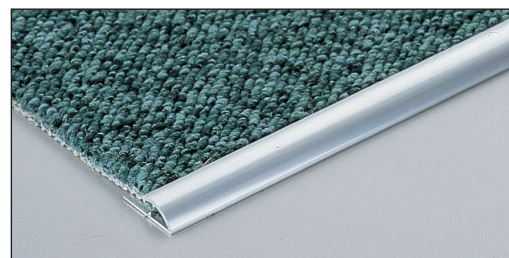

Adaptable EDGE TRIMS for Carpet

	ART.	FINISH	LENGTH (cm)	CODE	€/m	€/pc.	PACK.	I.P.	RANGE
ANODISED EXTRUDED ALUMINIUM 	60/A Adhesive	silver	270	73107			20	200	1 pro
		gold		73117					
ANODISED EXTRUDED ALUMINIUM 	85/SF Without Holes	silver	270	73137			20	200	pro
		gold		73147					
	85/A Adhesive	silver	270	73167			10	200	1 pro
		gold		73177					
		bronze		73187					
	485/AD Adhesive	silver	73	21294			10	200	klic® 
gold		83		21298					
		93		21302					
POLISHED BRASS with protection film 	361/F Drilled		300	73408			20	200	pro
	361/FD with holes and angled pins		300	73428			20	200	pro
ANODISED EXTRUDED ALUMINIUM 	81/F Drilled	silver	270	73237			20	200	pro
		gold		73247					
ANODISED EXTRUDED ALUMINIUM 	82/FD with holes and angled pins	silver	270	73297			20	200	pro
		gold		73307					