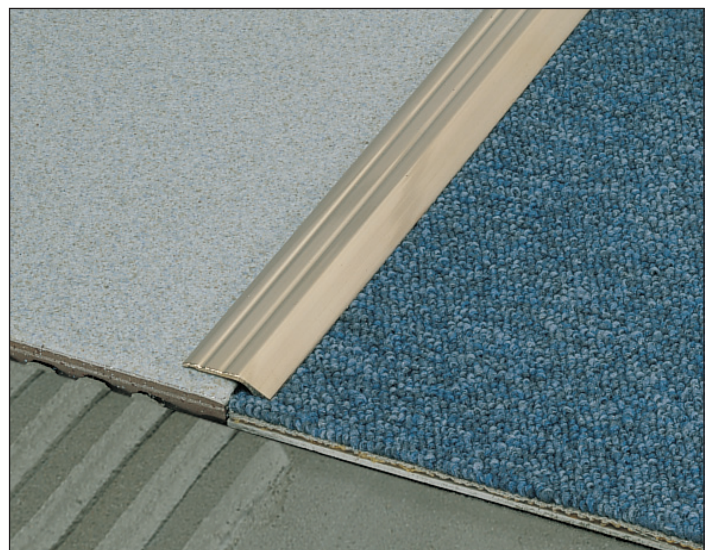

EDGE TRIMS for Medium Gaps

	ART.	FINISH	LENGTH (cm)	CODE	€/m	€/pc.	PACK.	I.P.	RANGE
ANODISED EXTRUDED ALUMINIUM  	6/F Drilled	silver		72727			30	300	pro
		gold	270	72737					
		bronze		72747					
	6/A Adhesive	silver		72757			30	300	pro
		gold	270	72767					
		bronze		72777					
	46/CV Drilled with screws	silver	93	20932			10	200	klic® 
			166	20940					
		gold	83	20929					
			93	20933					
		103	20937						
bronze		166	20941						
46/AD Adhesive	silver	83	20948			10	200	klic® 	
		93	20952						
		166	20960						
	gold	83	20949						
		93	20953						
		103	20957						
ANODISED EXTRUDED ALUMINIUM  	7/F Drilled	silver		79007			30	200	pro
		gold	270	79017					
	47/CV Drilled with screws	silver	90	00200			10	200	klic® 
			100	00201					
		gold	90	00204					
			100	00205					