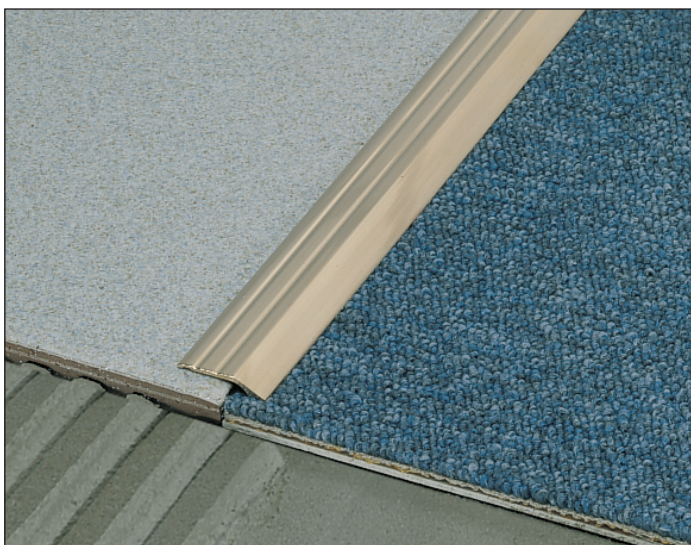

EDGE TRIMS for Medium Gaps

POLISHED STAINLESS STEEL with protection film

POLISHED CASED BRASS with protection film

	ART.	FINISH	LENGTH (cm)	CODE	€/m	€/pc.	PACK. 1	I.P.	RANGE
POLISHED STAINLESS STEEL with protection film 	700/F Drilled		270	72867			20	200	pro
	700/A Adhesive		270	72877					
	701/F Drilled		270	72947			20	200	pro
	701/A Adhesive		270	72957					
	4701/CV Drilled with screws		93	21129			10	200	klic®
	4701/AD Adhesive		93	21135					
	702/F Drilled		270	73047			20	200	pro
702/A Adhesive		270	73057						
POLISHED CASED BRASS with protection film 	801/F Drilled		270	72987			20	200	pro
	801/A Adhesive		270	72997					
	4801/AD Adhesive		83	21114			10	200	klic®
			93	21115					
		103	21116						
		120	22822						
		166	21117						