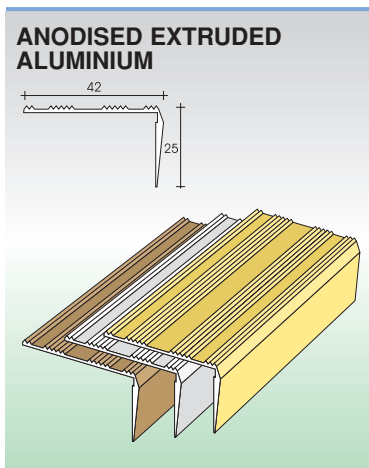

STAIR NOSINGS

ART.	FINISH	LENGTH (cm)	CODE	€/m	€/pc.	PACK.	I.P.	RANGE
70/F Drilled	silver	340	75328			20	200	pro
	gold		75338					
	bronze		75348					
70/SF Without holes	silver	340	75329			20	200	pro
	gold		75339					
70/A Adhesive	silver	340	75358					
	gold		75368					
	bronze		75378					
470/CV Drilled with screws	silver	113	21560			10	200	klic
	gold		21561					
	silver	166	21564					
	gold		21565