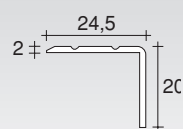

## ANODISED EXTRUDED ALUMINIUM

	ART.	FINISH	LENGTH (cm)	CODE	€/m	€/pc.	PACK.	I.P.	RANGE
ANODISED EXTRUDED ALUMINIUM	<b>73/F Drilled</b>	silver	270	75208			1 30		
		gold	270	75218					
		bronze	270	75228					
	<b>73/SF Without holes</b>	silver	270	75209			30	300	<b>pro</b>
		gold	270	75219					
	<b>73/A Adhesive</b>	silver	270	75238			1 30		
		gold	270	75248					
		bronze	270	75258					
	<b>473/CV Drilled with screws</b>	silver	90	21422			1 10	200	<b>klic®</b>
		gold	90	21423					
bronze		90	21424						
silver		100	00337						
gold		100	00338						
silver		135	21426						
<b>473/AD Adhesive</b>	silver	90	21434			1 10	200	<b>klic®</b>	
	gold	90	21435						
	silver	135	21438						
<b>53/F Drilled</b>	silver	270	75200			1 30	300	<b>pro</b>	
	gold	270	75201						
	silver	270	75203						
	gold	270	75204						
ANODISED EXTRUDED ALUMINIUM	<b>74/F Drilled</b>	silver	270	75268			1 30		
		gold	270	75278					
		bronze	270	75288					
	<b>74/SF Without holes</b>	silver	270	75269			30	300	<b>pro</b>
		gold	270	75279					
	<b>74/A Adhesive</b>	silver	270	75298			1 30		
		gold	270	75308					
		bronze	270	75318					
	<b>474/CV Drilled with screws</b>	silver	90	21512			1 10	200	<b>klic®</b>
		gold	90	21513					
bronze		90	21514						
silver		100	00390						
gold		100	00392						
silver		135	21516						
<b>474/AD Adhesive</b>	silver	90	21524			1 10	200	<b>klic®</b>	
	gold	90	21525						
	bronze	90	21526						
	silver	135	21528						
	gold	135	21529						