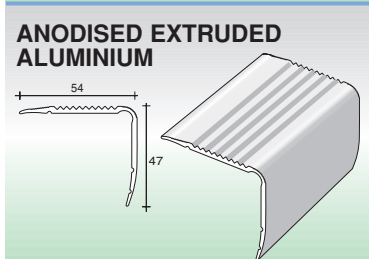

71/F Drilled	silver	340	64067			20	200	pro
71/SF Without holes	silver	340	64066