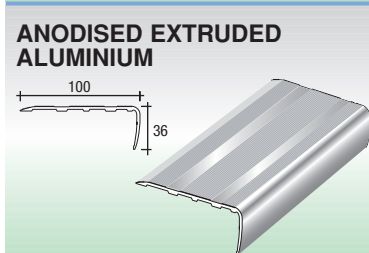

130/F Drilled	silver	270	75804			8	80	pro
130/SF Without holes	silver	270	75805