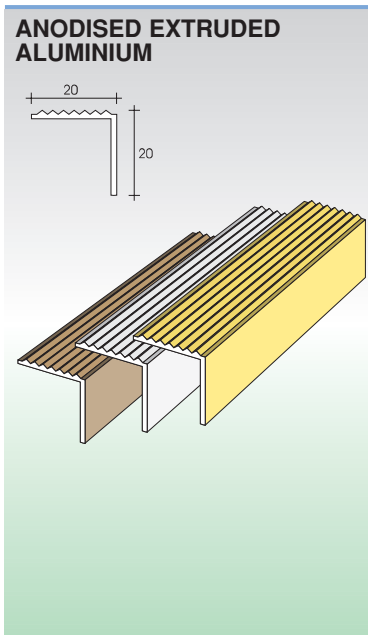

STAIR NOSINGS

ART.	FINISH	LENGTH (cm)	CODE	€/m	€/pc.	PACK.	I.P.	RANGE
87/F Drilled	silver	340	75108			1 30		
	gold		75118					
	bronze		75128					
87/SF Without holes	silver	340	75109			30	300	pro
	gold		75119					
87/A Adhesive	silver	340	75138			1 30		
	gold		75148					
	bronze		75158					
487/CV Drilled with screws	silver	113	22615			1 10	200	
	gold		22619					
	bronze		22623					
487/AD Adhesive	silver	113	22641			1 10	200	klic
		166	22642					
	gold	113	22632					
		166	22633					
	bronze	113	22637					
		166	22638					
370/F Drilled		270	75168			1 20		
		340	75169					
370/SF Without holes		270	75169			20	100	pro
		340	75178					
370/A Adhesive		270	75178			1 20		
		340	75188					
4370/AD Adhesive		90	21388			1 5	100	klic
		113	21389					
373/F Drilled		270	75188			1 10		
		340	75189					
373/SF Without holes		270	75189			10	100	pro
		340	75198					
373/A Adhesive		270	75198			1 10		
		340	21396					
4373/CV Drilled with screws		90	21396			1 5	100	klic
		113	21400					
4373/AD Adhesive		90	21400					klic
		113						

Stair nosings also available in "Wood Line" range: page 76