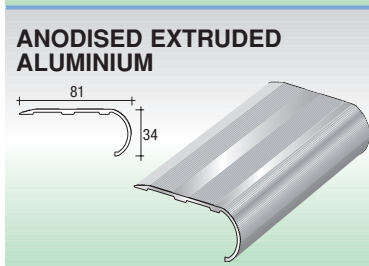

131/F Drilled	silver	270	75800			8	80	pro
131/SF Without holes	silver	270	75801