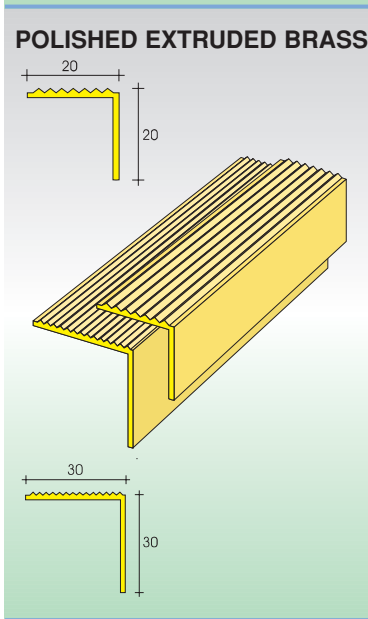

STAIR NOSINGS

ART.	FINISH	LENGTH (cm)	CODE	€/m	€/pc.	PACK.	I.P.	RANGE
87/F Drilled	silver	340	75108			1 30		
	gold		75118					
	bronze		75128					
87/SF Without holes	silver	340	75109			30	300	pro
	gold		75119					
87/A Adhesive	silver	340	75138			1 30		
	gold		75148					
	bronze		75158					
487/CV Drilled with screws	silver	113	22615			1 10	200	
	gold		22619					
	bronze		22623					
487/AD Adhesive	silver	113	22641			1 10	200	klic
		166	22642					
	gold	113	22632					
		166	22633					
	bronze	113	22637					
		166	22638					
370/F Drilled		270	75168			1 20		
		340	75169					
370/SF Without holes		270	75169			20	100	pro
		340	75178					
370/A Adhesive		270	75178			1 20		
		340	75188					
4370/AD Adhesive		90	21388			1 5	100	klic
		113	21389					
373/F Drilled		270	75188			1 10		
		340	75189					
373/SF Without holes		270	75189			10	100	pro
		340	75198					
373/A Adhesive		270	75198			1 10		
		340	21396					
4373/CV Drilled with screws		90	21396			1 5	100	klic
		113	21400					
4373/AD Adhesive		90	21400					klic
		113						

Stair nosings also available in "Wood Line" range: page 76