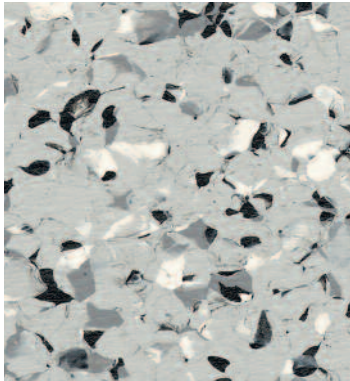

FINESSE EC

Corn Husk 5330

w/r 5330

LRV 54.6

NCS S 2005-Y60R

Hedgerow 5370

w/r 5370

LRV 37.2

NCS S 3010-G20Y

Silver Leaf 5320

w/r 5320

LRV 49.3

NCS S 2000-N

Birchwood 5360

w/r 0630

LRV 71.9

NCS S 1002-Y50R

Water Ripple 5350

w/r 5350

LRV 36.9

NCS S 3010-B

The closest perceived NCS - Natural Colour System references are quoted for your convenience.
For more information see www.ncscolour.com
Light Reflectance Values (LRV) - all colours are tested in accordance with BS8300:2009.