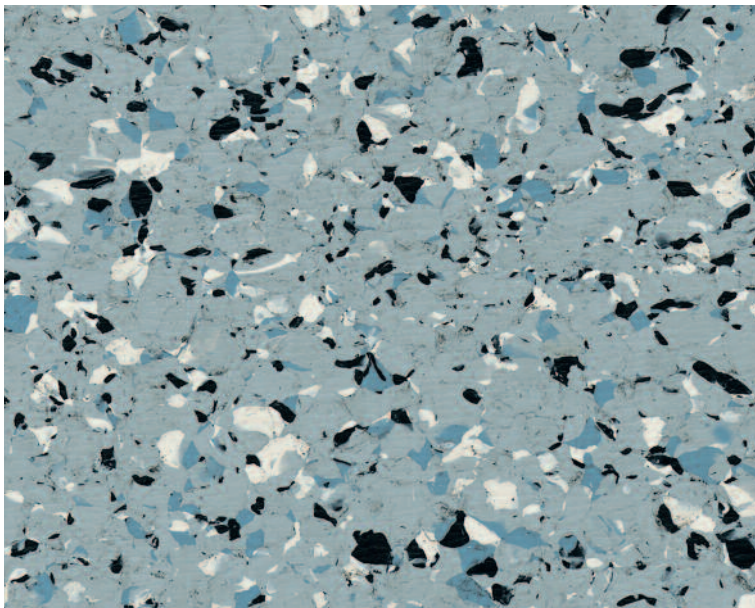

NCS S 3010-G20Y

Silver Leaf 5320

w/r 5320

LRV 49.3

NCS S 2000-N

Birchwood 5360

w/r 0630

LRV 71.9

NCS S 1002-Y50R

Water Ripple 5350

w/r 5350

LRV 36.9

NCS S 3010-B

The closest perceived NCS - Natural Colour System references are quoted for your convenience.
For more information see www.ncscolour.com
Light Reflectance Values (LRV) - all colours are tested in accordance with BS8300:2009.