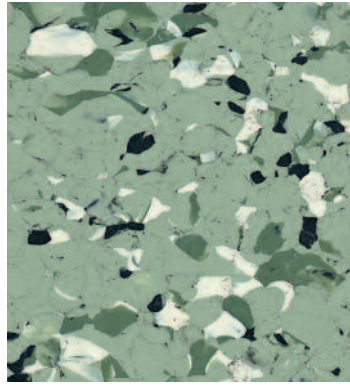

FINESSE EC

Corn Husk 5330

w/r 5330

LRV 54.6

NCS S 2005-Y60R

Hedgerow 5370

w/r 5370

LRV 37.2

NCS S 3010-G20Y

Silver Leaf 5320

w/r 5320

LRV 49.3

NCS S 2000-N

Birchwood 5360

w/r 0630

LRV 71.9

NCS S 1002-Y50R

Water Ripple 5350

w/r 5350

LRV 36.9

NCS S 3010-B

The closest perceived NCS - Natural Colour System references are quoted for your convenience.
For more information see www.ncscolour.com
Light Reflectance Values (LRV) - all colours are tested in accordance with BS8300:2009.