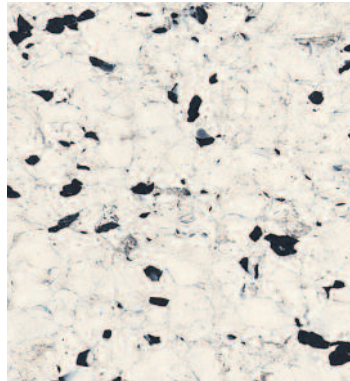

FINESSE EC

Corn Husk 5330

w/r 5330

LRV 54.6

NCS S 2005-Y60R

Hedgerow 5370

w/r 5370

LRV 37.2

NCS S 3010-G20Y

Silver Leaf 5320

w/r 5320

LRV 49.3

NCS S 2000-N

Birchwood 5360

w/r 0630

LRV 71.9

NCS S 1002-Y50R

Water Ripple 5350

w/r 5350

LRV 36.9

NCS S 3010-B

The closest perceived NCS - Natural Colour System references are quoted for your convenience.
For more information see www.ncscolour.com
Light Reflectance Values (LRV) - all colours are tested in accordance with BS8300:2009.